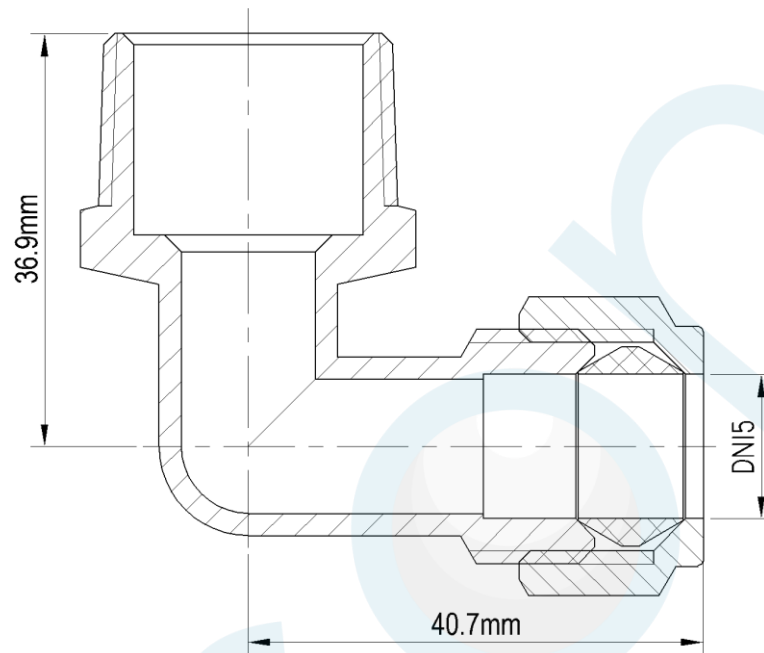

ELBOW CxM 15mmC x 20mm MI BRS N/O

Product Code : 84316

Brand Name: **elson**

Product Specification

- Watermark Licence Number: WMKA 02497
- In compliance with AS 3688
- Material: DR Brass, Complies with AS 2345
- Suitable for Potable Water – complies with AS/NZS 4020
- Maximum Working Temperature: 95°C
- Maximum Working Pressure at 20°C : 2100Kpa
- Threads are all BSP